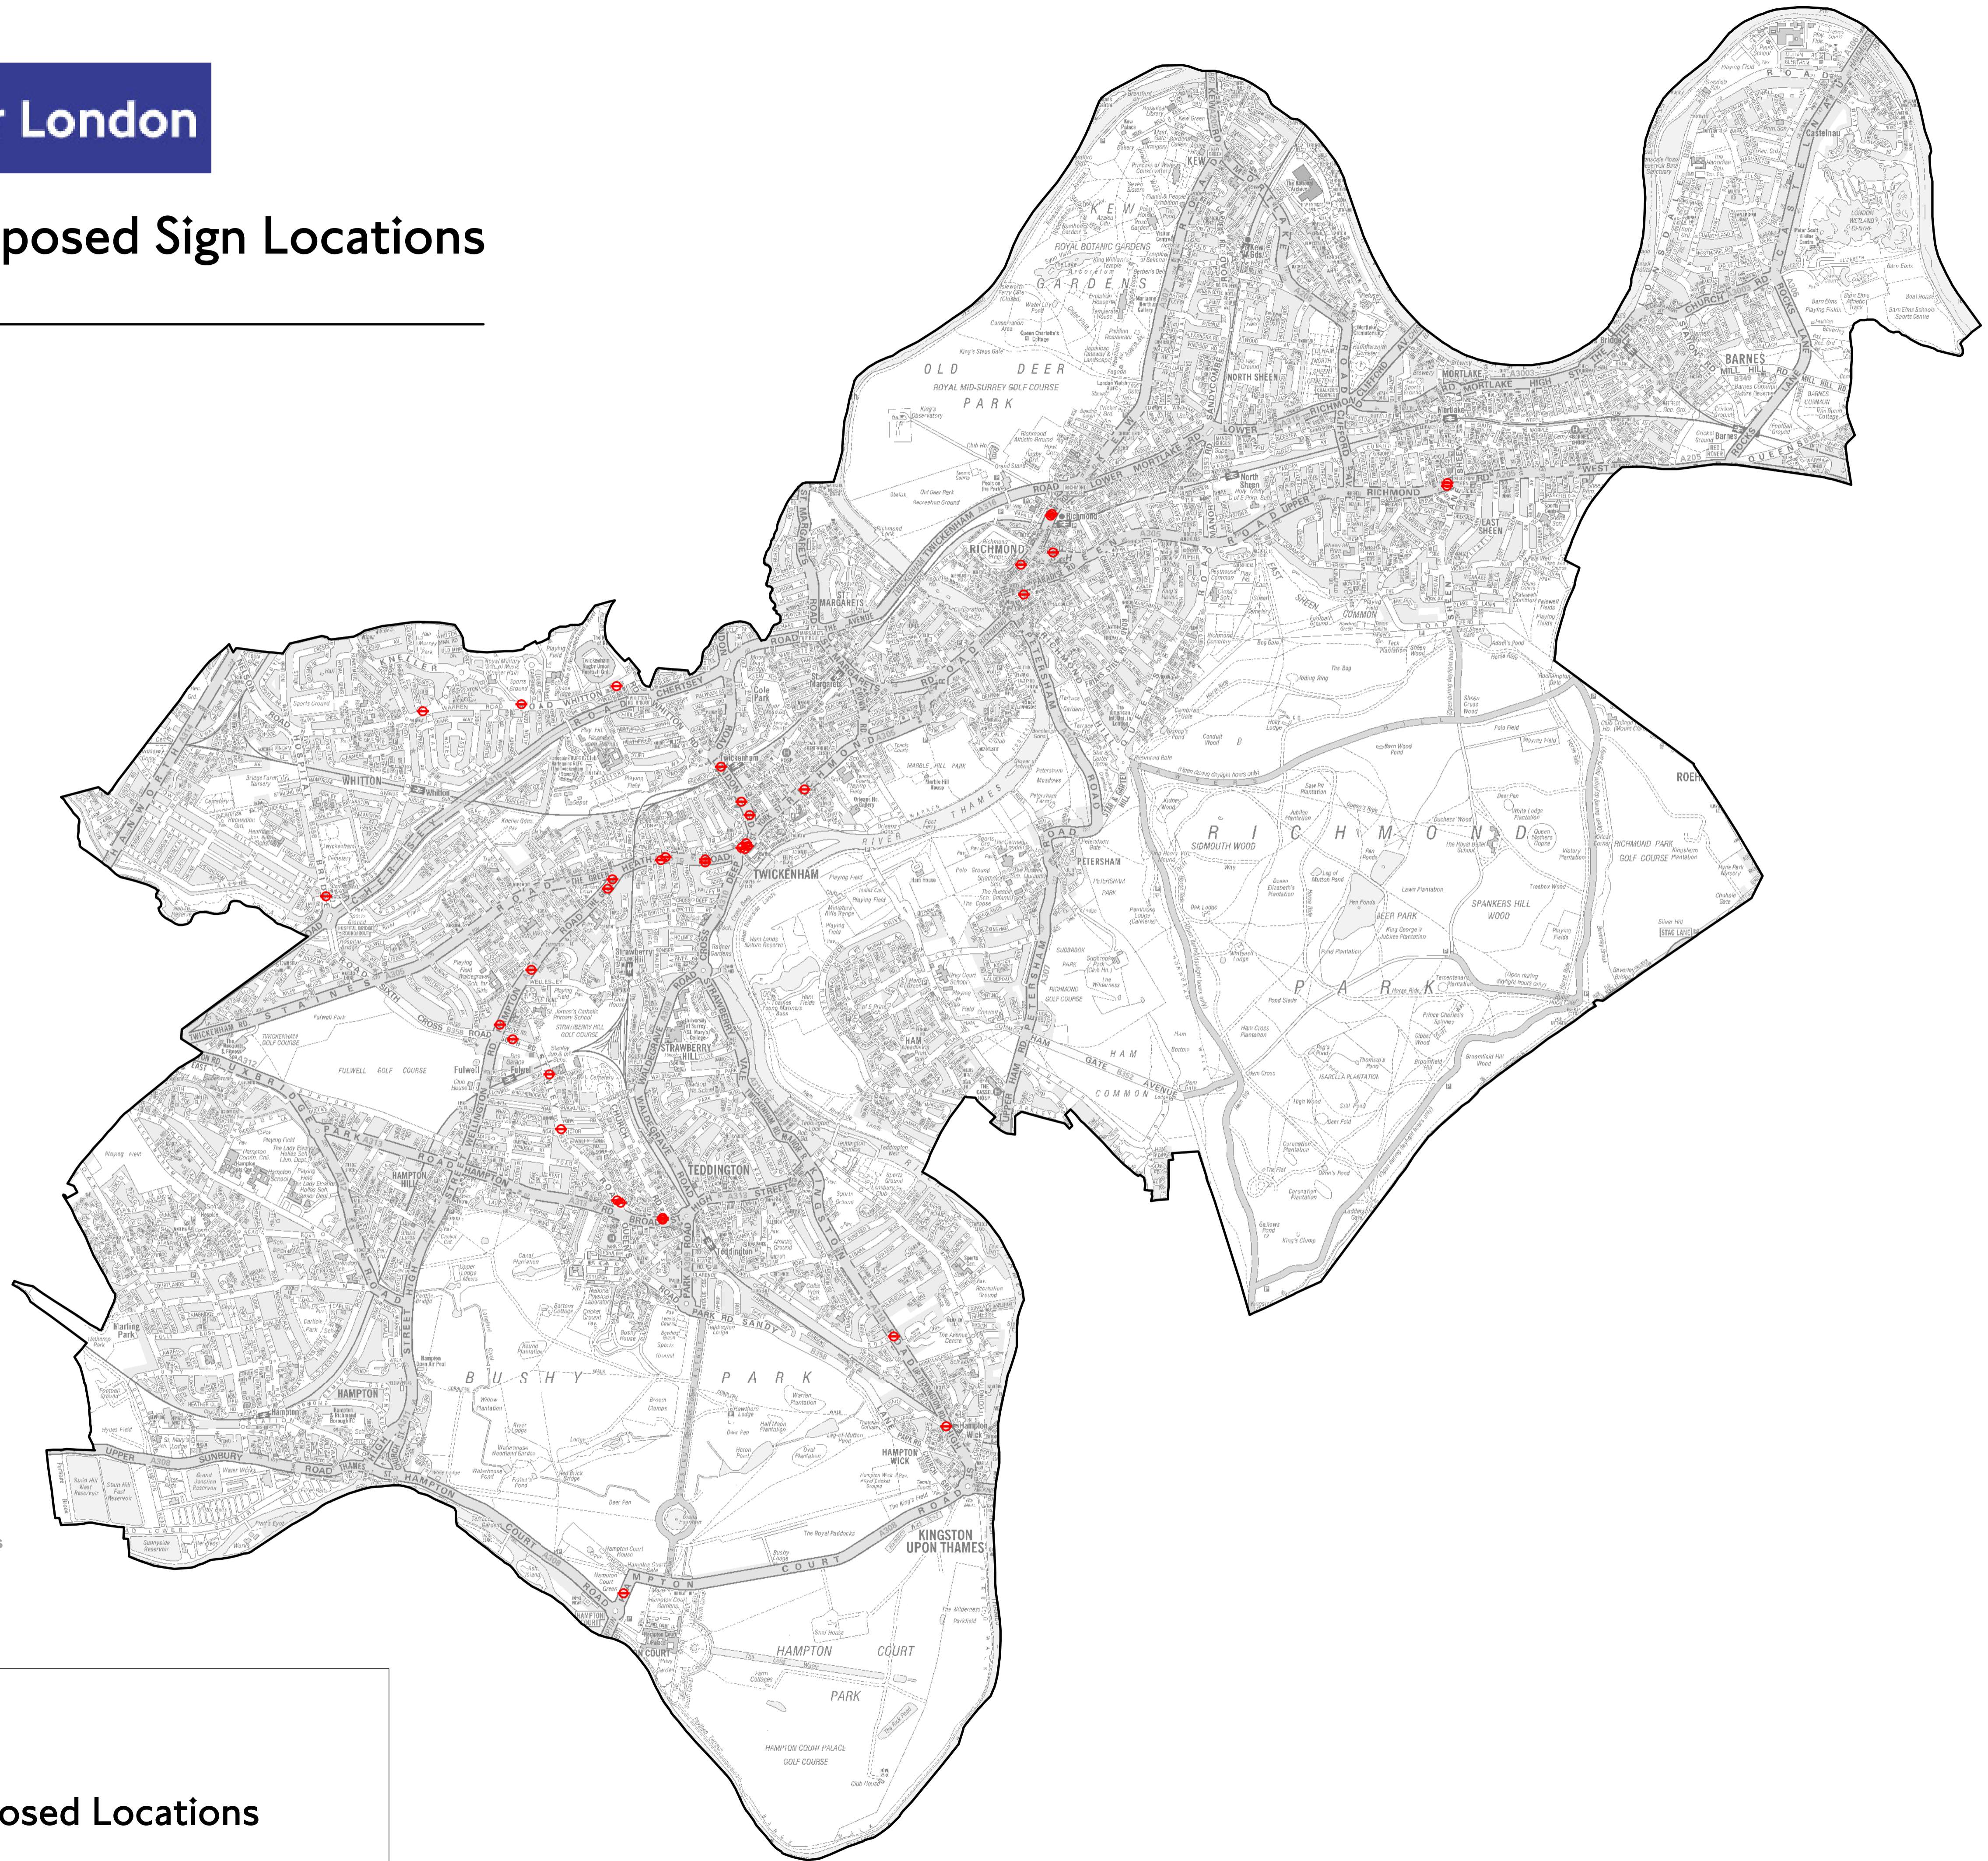

# COUNTDOWN - Proposed Sign Locations

## Richmond upon Thames

Reproduced by permission of Geographers A-z Map Co Ltd. This product includes mapping data licensed from Ordnance Survey.

©Crown Copyright (2009) License No. 100017302

### Key

Countdown Proposed Locations