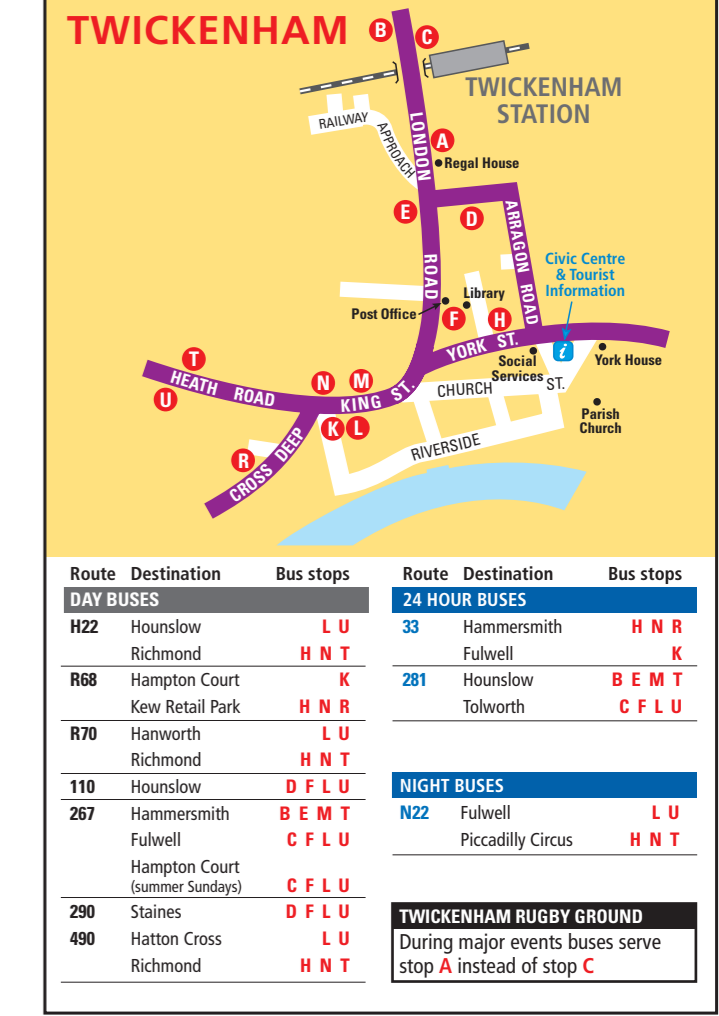

Route	Destination	Bus stops	Route	Destination	Bus stops
DAY BUSES					
H22	Hounslow	D F J	H22	Hammersmith	A G
H37	Hounslow	D F J	Fulwell	Kingston	B C M
R68	Hampton Court	B C M	65	Ealing Broadway	B C M
R70	Hamworth	D F J	Kingston	Chessington	E F J
190	West Brompton	B C H M	337	Clapham Junction	A G H
371	Kingston	E F G	391	Fulham	B C H M
391	Fulham	B C H M	419	Hammersmith	B C H M
490	Hatton Cross	D F J	490	Hatton Cross	D F J
493	Tooting	E F G	N22	Fulwell	D F J
			N22	Piccadilly Circus	B C M