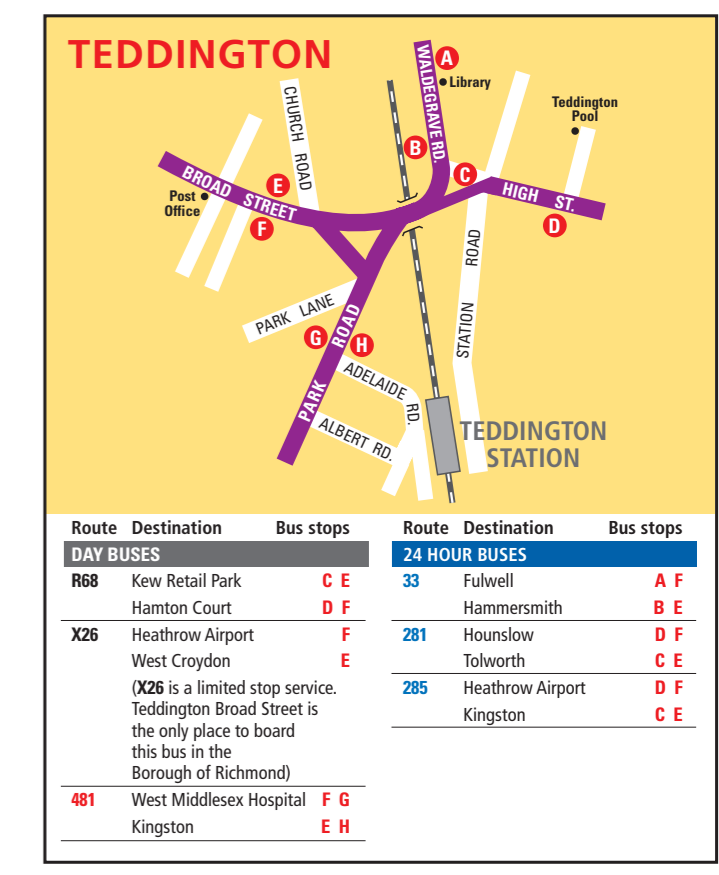

Route	Destination	Bus stops	Route	Destination	Bus stops
DAY BUSES					
H22	Hounslow	L U	33	Hammersmith	H N R
R68	Hampton Court	H N T	Fulwell	Tolworth	K
R70	Kew Retail Park	H N R	281	Hounslow	B E M T
R70	Richmond	L U	281	Tolworth	C F L U
110	Hounslow	L U	NIGHT BUSES		
267	Hammersmith	B E M T	N22	Fulwell	L U
267	Hampton Court	C F L U	N22	Piccadilly Circus	H N T
290	Staines	D F L U	TWICKENHAM RUGBY GROUND		
490	Hatton Cross	L U	During major events buses serve stop A instead of stop C		
493	Richmond	H N T