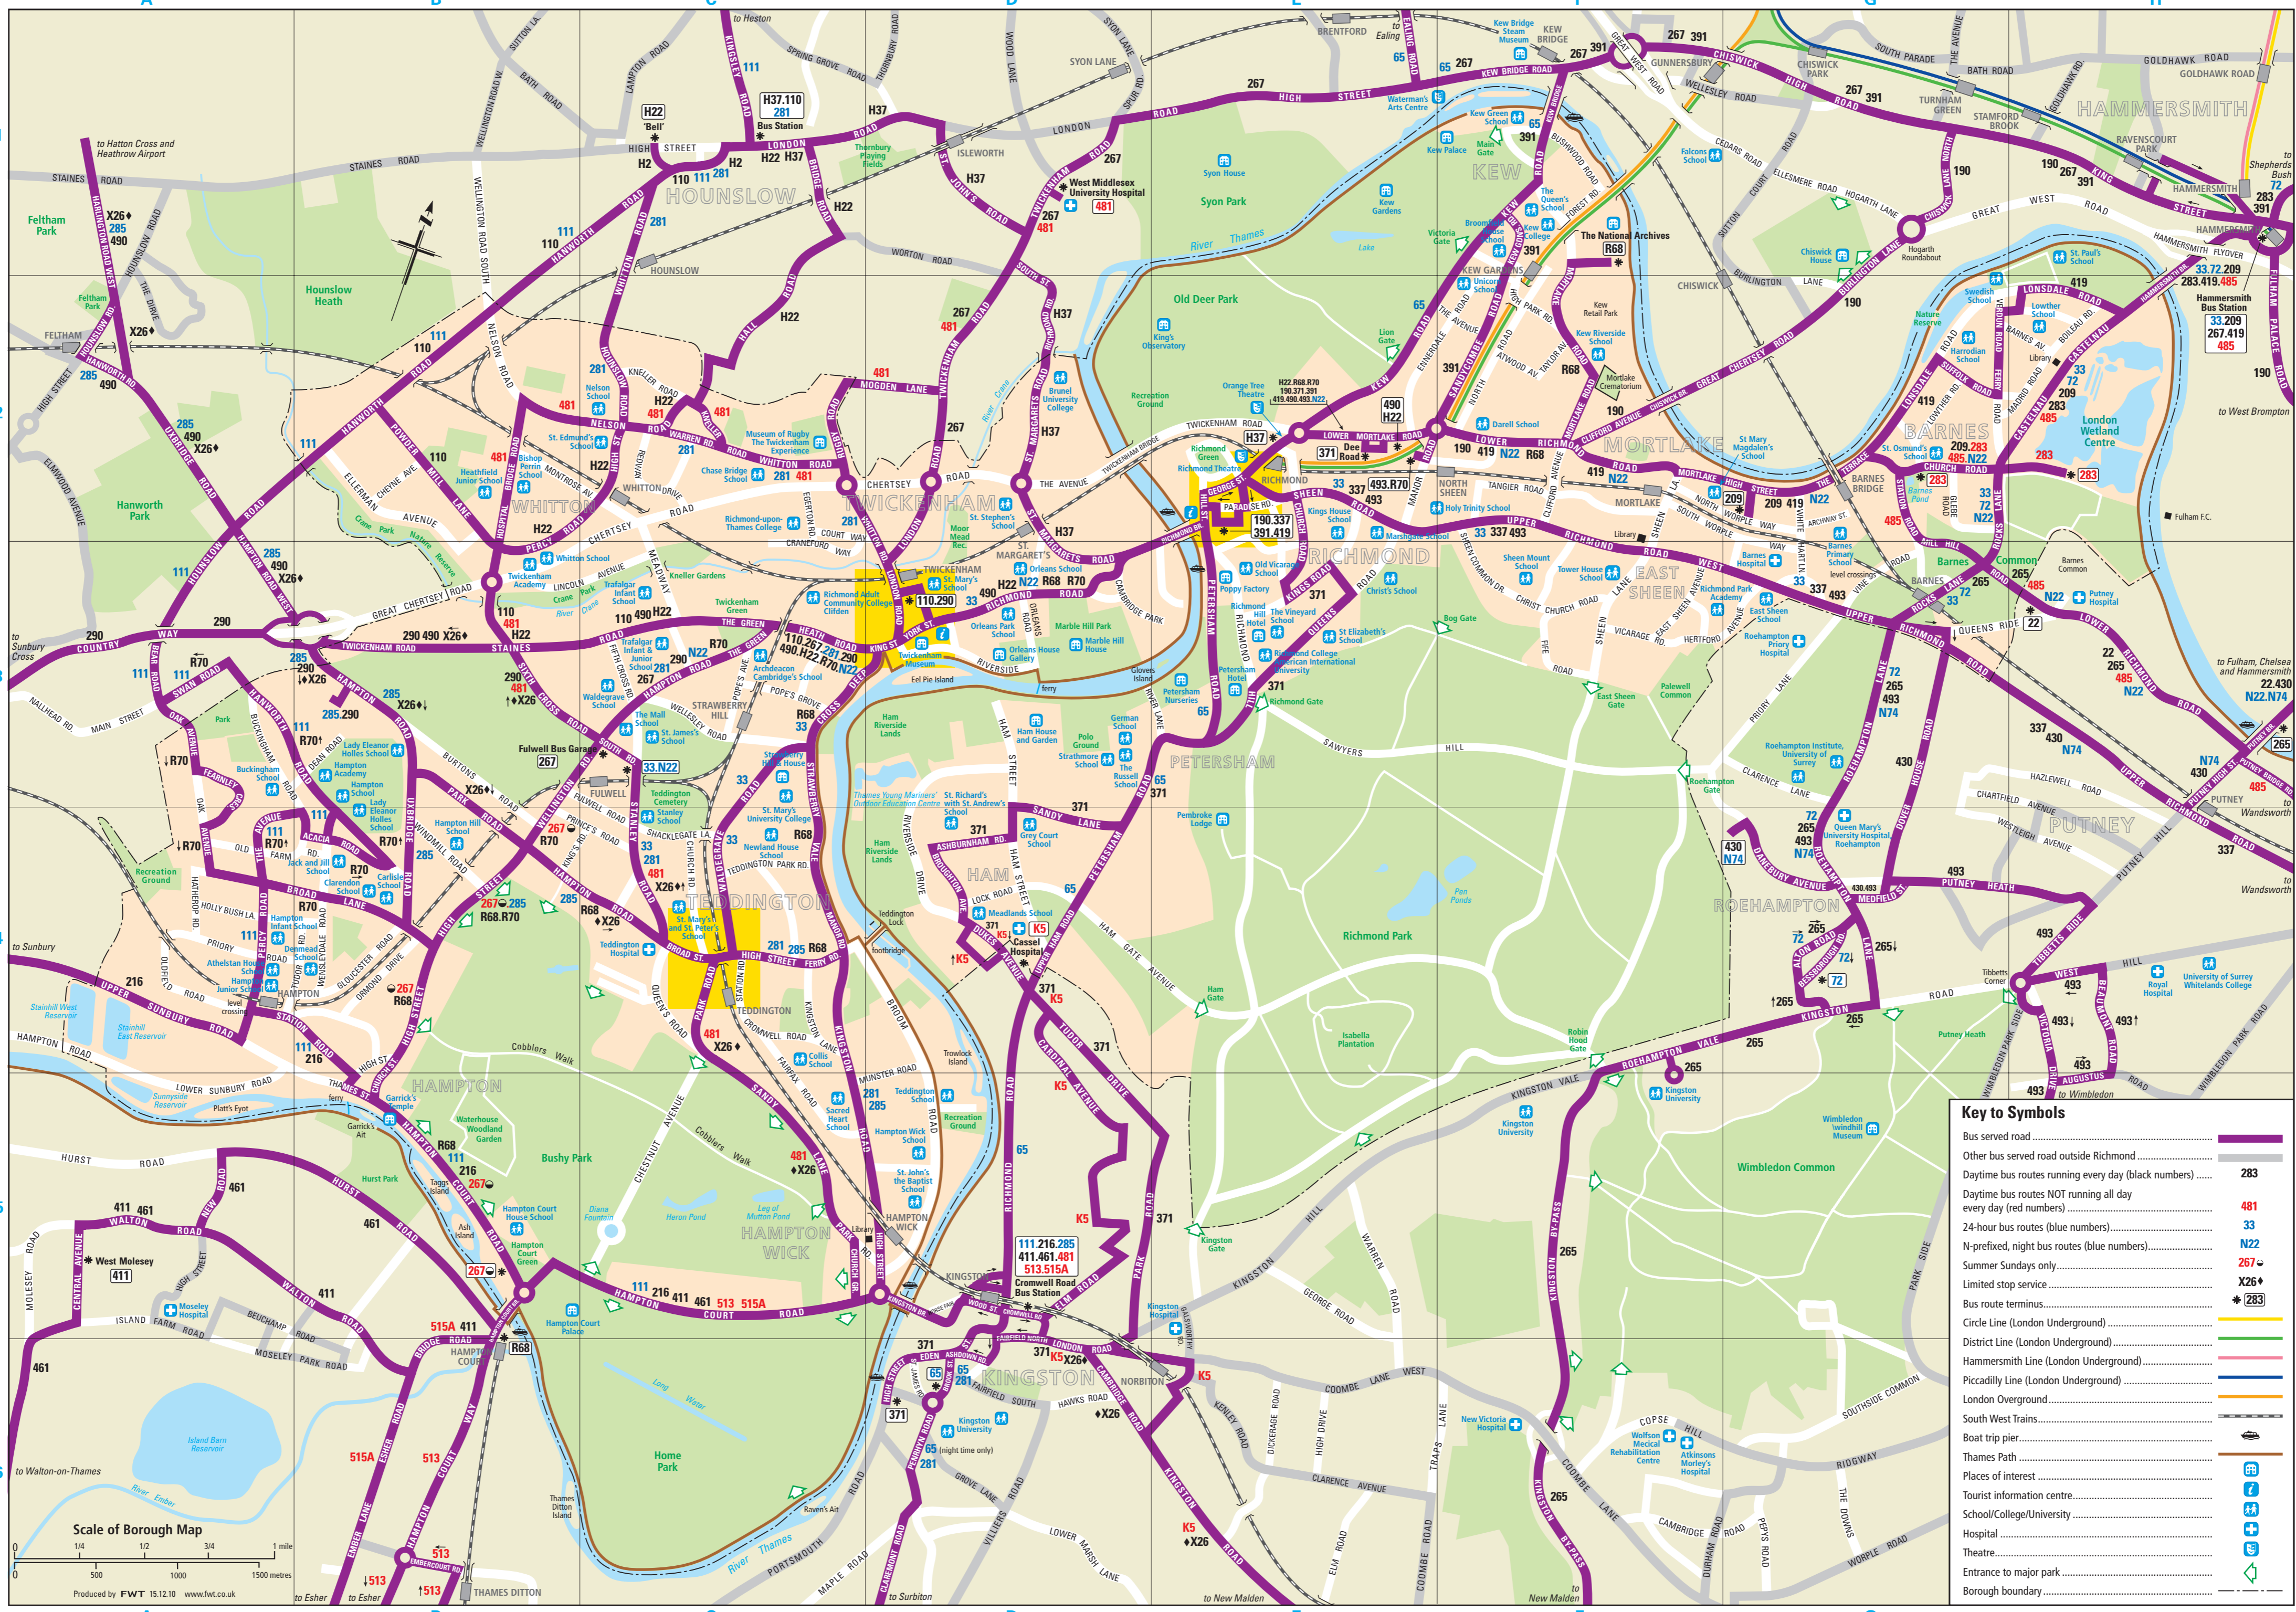

TRANSPORT MAP

London Borough of Richmond upon Thames

CONTACTS

London Borough of Richmond upon Thames
08456 122 660

Highways and Transport
highwaysandtransport@richmond.gov.uk
www.richmond.gov.uk

Richmond Cycling Campaign
www.richmondcc.co.uk

Sustrans
www.sustrans.org.uk

Transport for London
TfL.gov.uk

Key to Symbols

- Bus served road
- Other bus served road outside Richmond
- Daytime bus routes running every day (black numbers)
- Daytime bus routes NOT running all day every day (red numbers)
- 24-hour bus routes (blue numbers)
- N-prefix, night bus routes (blue numbers)
- Summer Sundays only
- Limited stop service
- Bus route terminus
- Circle Line (London Underground)
- District Line (London Underground)
- Hammersmith Line (London Underground)
- Piccadilly Line (London Underground)
- London Underground
- South West Trains
- Boat trip pier
- Thames Path
- Places of interest
- Tourist information centre
- School/College/University
- Hospital
- Theatre
- Entrance to major park
- Borough boundary