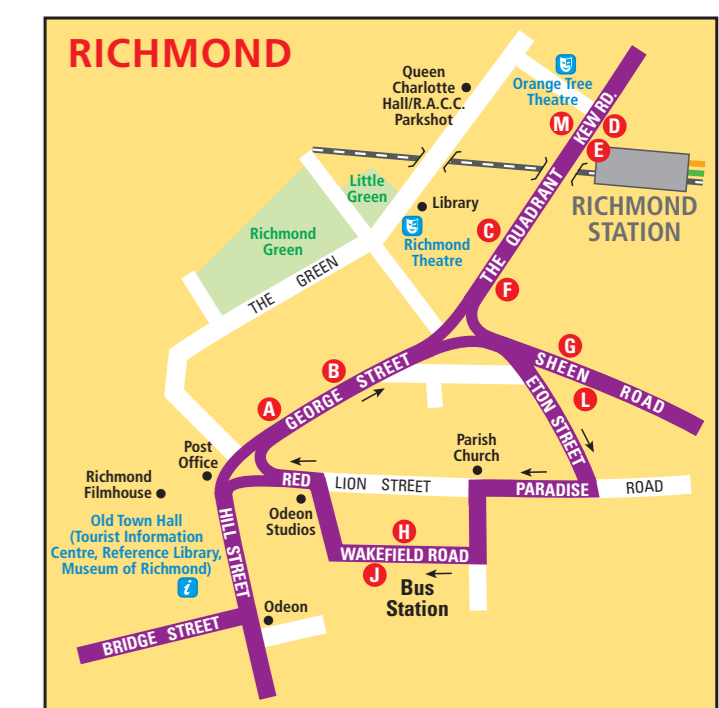

TRANSPORT MAP

London Borough of Richmond upon Thames

CONTACTS

London Borough of Richmond upon Thames
08456 122 660

Highways and Transport
highwaysandtransport@richmond.gov.uk
www.richmond.gov.uk

Richmond Cycling Campaign
www.richmondcc.co.uk

Sustrans
www.sustrans.org.uk

Transport for London
TfL.gov.uk

Key to Symbols

- Bus served road
- Other bus served road outside Richmond
- Daytime bus routes running every day (black numbers)
- Daytime bus routes NOT running all day every day (red numbers)
- 24-hour bus routes (blue numbers)
- N-prefix, night bus routes (blue numbers)
- Summer Sundays only
- Limited stop service
- Bus route terminus
- Circle Line (London Underground)
- District Line (London Underground)
- Hammersmith Line (London Underground)
- Piccadilly Line (London Underground)
- London Underground
- South West Trains
- Boat trip pier
- Thames Path
- Places of interest
- Tourist information centre
- School/College/University
- Hospital
- Theatre
- Entrance to major park
- Borough boundary

Route	Destination	Bus stops	Route	Destination	Bus stops
DAY BUSES					
H22	Hounslow	D F J	H22	Hammersmith	A G
H37	Hounslow	D F J	Fulwell	Kingston	B C M
R68	Hampton Court	B C M	65	Ealing Broadway	B C M
R70	Hamworth	D F J	Kingston	Chessington	E F J
190	West Brompton	B C H M	337	Clapham Junction	A G H
371	Kingston	E F G	391	Fulham	B C H M
391	Fulham	B C H M	419	Hammersmith	B C H M
490	Hatton Cross	D F J	490	Hatton Cross	D F J
493	Tooting	E F G	N22	Fulwell	D F J
			N22	Piccadilly Circus	B C M